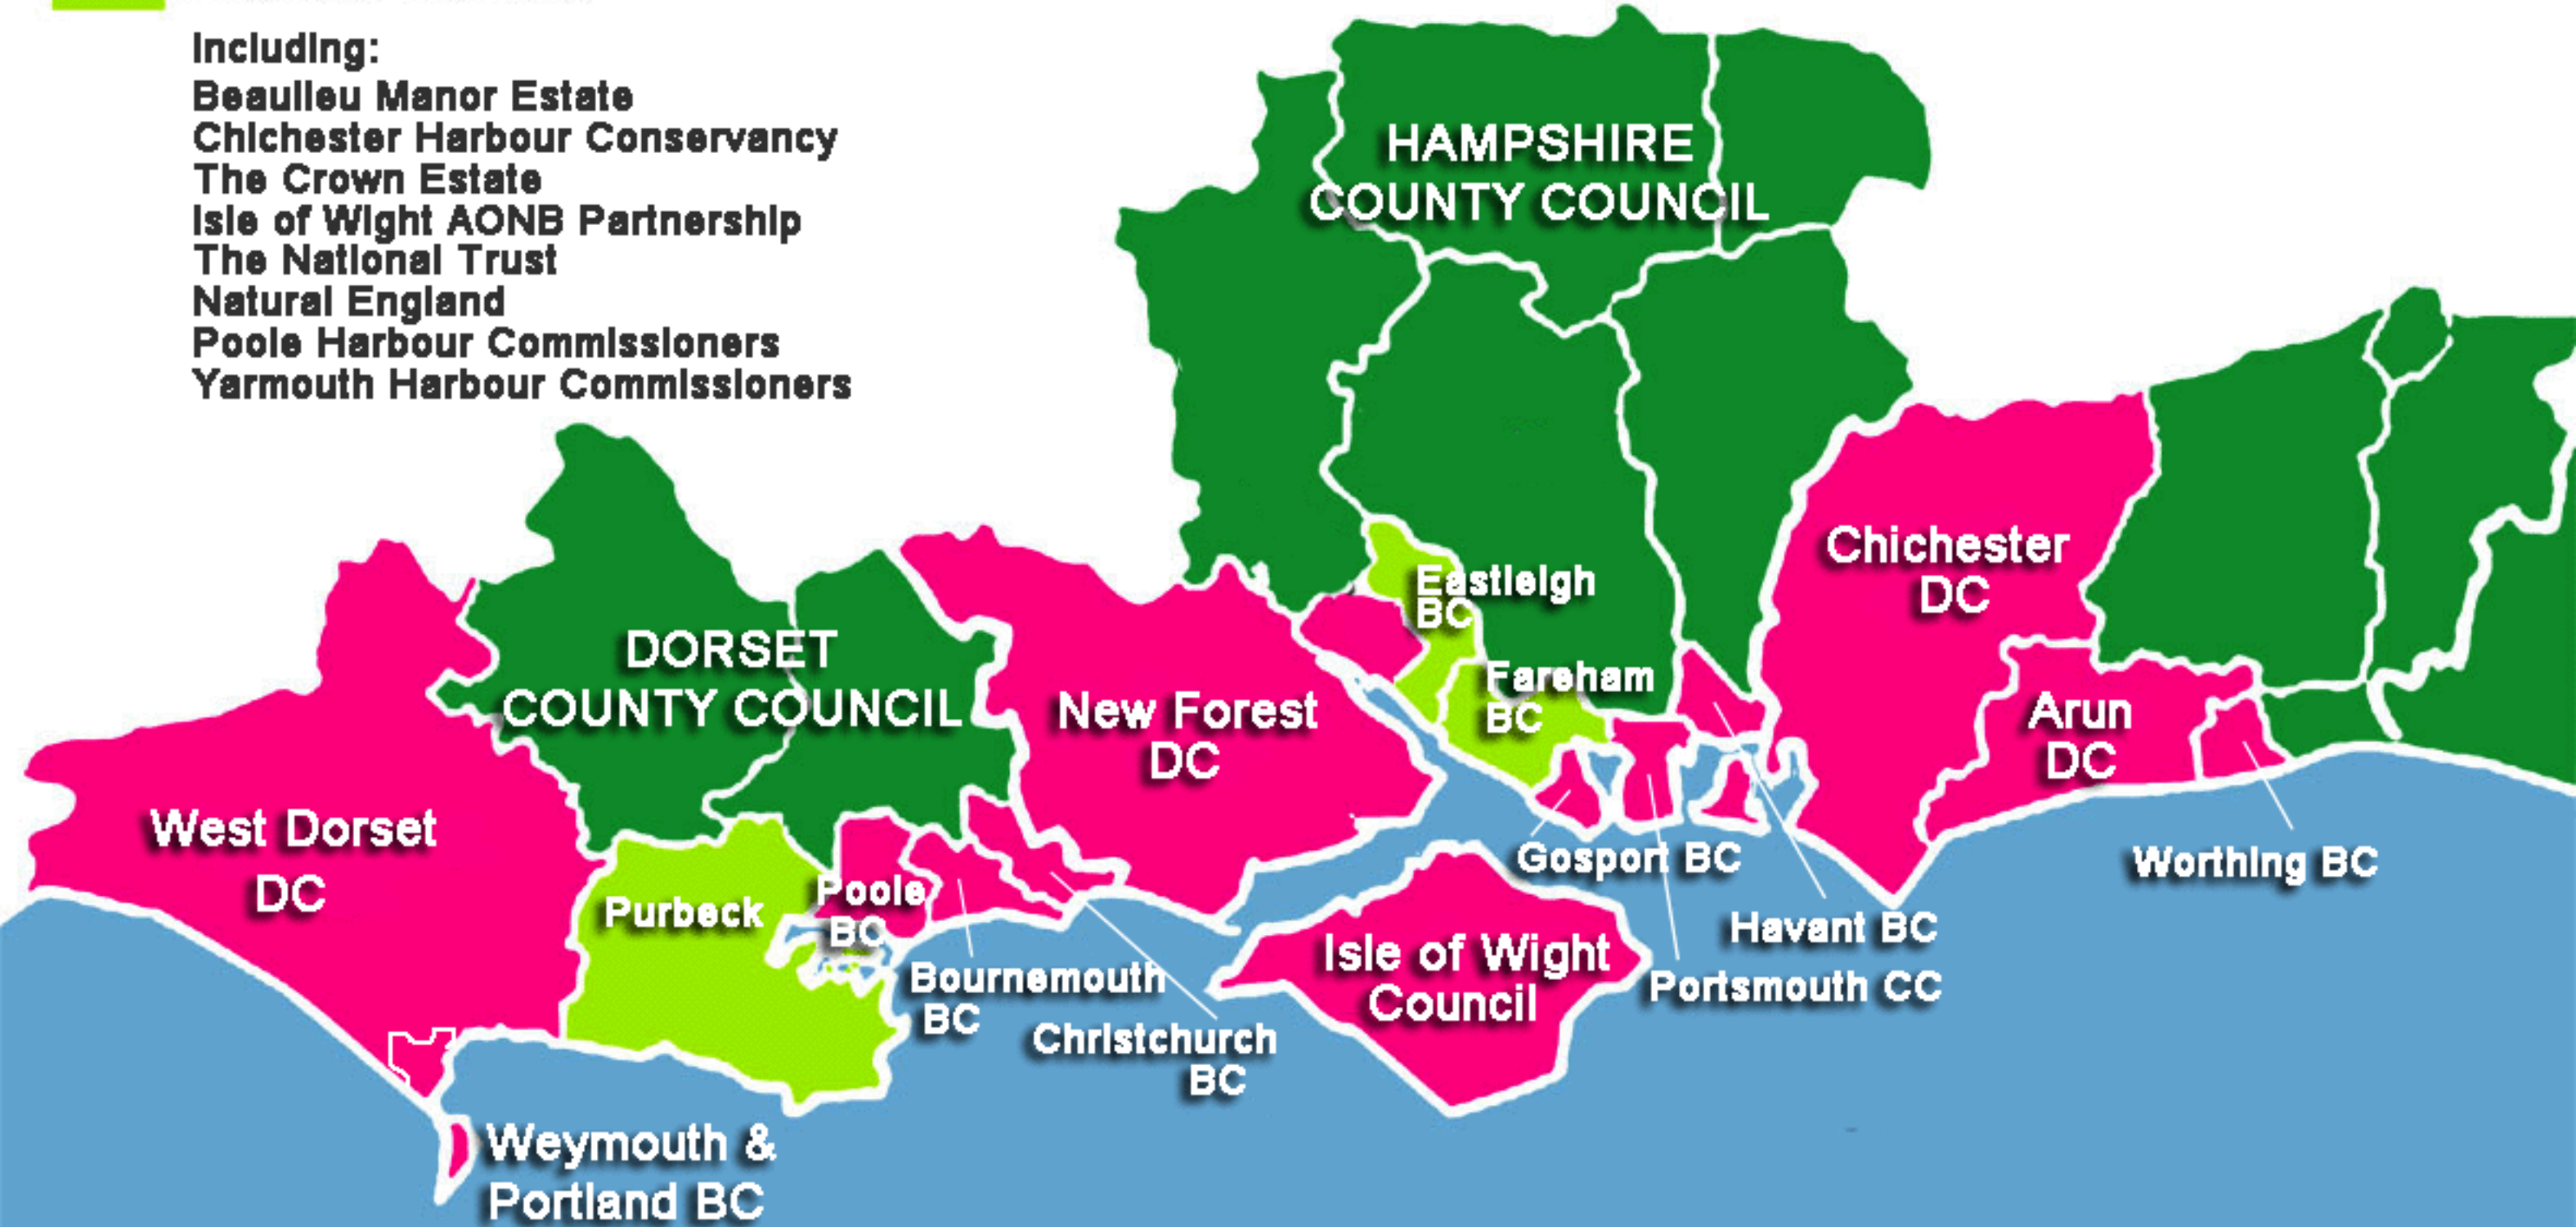

Members

Associate Members

Including:

- Beaulieu Manor Estate**
- Chichester Harbour Conservancy**
- The Crown Estate**
- Isle of Wight AONB Partnership**
- The National Trust**
- Natural England**
- Poole Harbour Commissioners**
- Yarmouth Harbour Commissioners**

Environment Agency Wessex Region

Environment Agency Southern Region